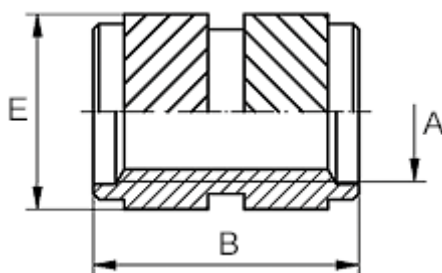

# Data Sheet

Article number: 12864000050800

Description: KLEE coil 864 000 050.800  
M5 Brass

## Measures

---

Female thread A	= M5
Length B	= 9.5
Min distance to edge	= 3.0
Outer diameter E	= 7.0
Recommended bore diameter $W + 0.1$	= 6.4